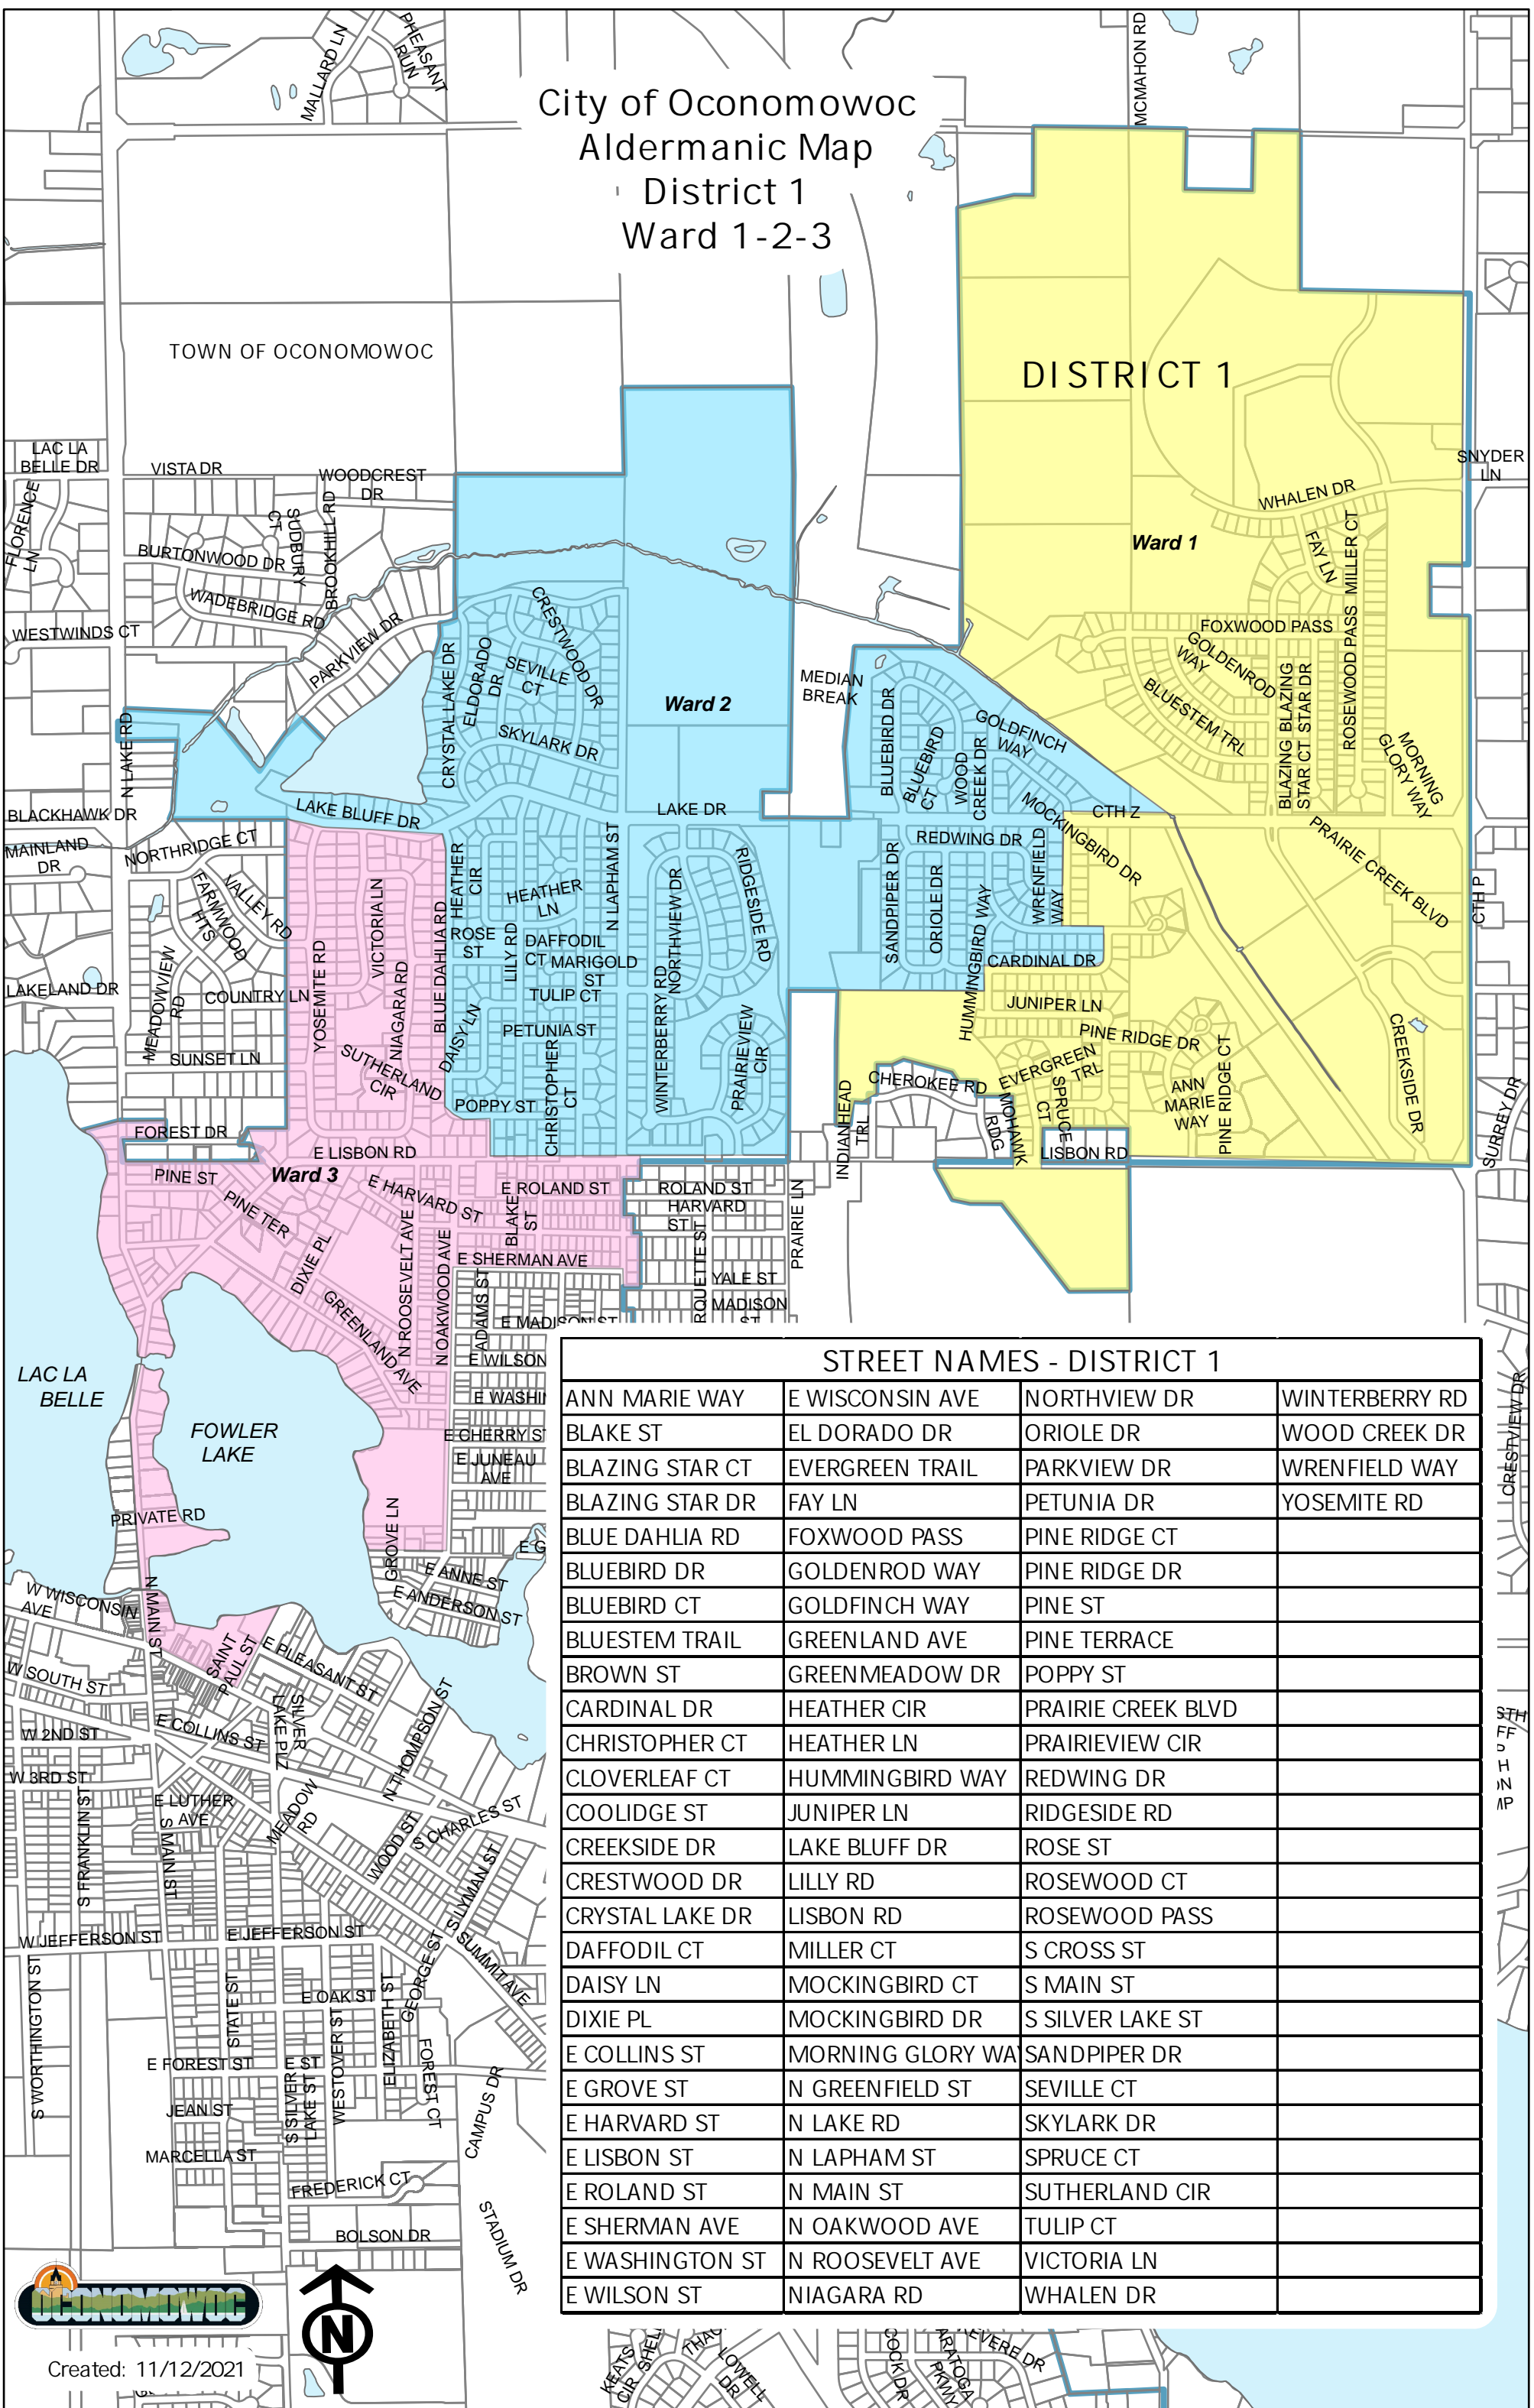

City of Oconomowoc Aldermanic Map District 1 Ward 1-2-3

STREET NAMES - DISTRICT 1

ANN MARIE WAY	E WISCONSIN AVE	NORTHVIEW DR	WINTERBERRY RD
BLAKE ST	EL DORADO DR	ORIOLE DR	WOOD CREEK DR
BLAZING STAR CT	EVERGREEN TRAIL	PARKVIEW DR	WRENFIELD WAY
BLAZING STAR DR	FAY LN	PETUNIA DR	YOSEMITE RD
BLUE DAHLIA RD	FOXWOOD PASS	PINE RIDGE CT	
BLUEBIRD DR	GOLDENROD WAY	PINE RIDGE DR	
BLUEBIRD CT	GOLDFINCH WAY	PINE ST	
BLUESTEM TRAIL	GREENLAND AVE	PINE TERRACE	
BROWN ST	GREENMEADOW DR	POPPY ST	
CARDINAL DR	HEATHER CIR	PRAIRIE CREEK BLVD	
CHRISTOPHER CT	HEATHER LN	PRAIRIEVIEW CIR	
CLOVERLEAF CT	HUMMINGBIRD WAY	REDWING DR	
COOLIDGE ST	JUNIPER LN	RIDGESIDE RD	
CREEKSIDE DR	LAKE BLUFF DR	ROSE ST	
CRESTWOOD DR	LILLY RD	ROSEWOOD CT	
CRYSTAL LAKE DR	LISBON RD	ROSEWOOD PASS	
DAFFODIL CT	MILLER CT	S CROSS ST	
DAISY LN	MOCKINGBIRD CT	S MAIN ST	
DIXIE PL	MOCKINGBIRD DR	S SILVER LAKE ST	
E COLLINS ST	MORNING GLORY WA	SANDPIPER DR	
E GROVE ST	N GREENFIELD ST	SEVILLE CT	
E HARVARD ST	N LAKE RD	SKYLARK DR	
E LISBON ST	N LAPHAM ST	SPRUCE CT	
E ROLAND ST	N MAIN ST	SUTHERLAND CIR	
E SHERMAN AVE	N OAKWOOD AVE	TULIP CT	
E WASHINGTON ST	N ROOSEVELT AVE	VICTORIA LN	
E WILSON ST	NIAGARA RD	WHALEN DR	

Created: 11/12/2021

KEATS CIR SHELL THAY LOWELL DR
COOK DR ARATOSA PKWY
EVERE DR