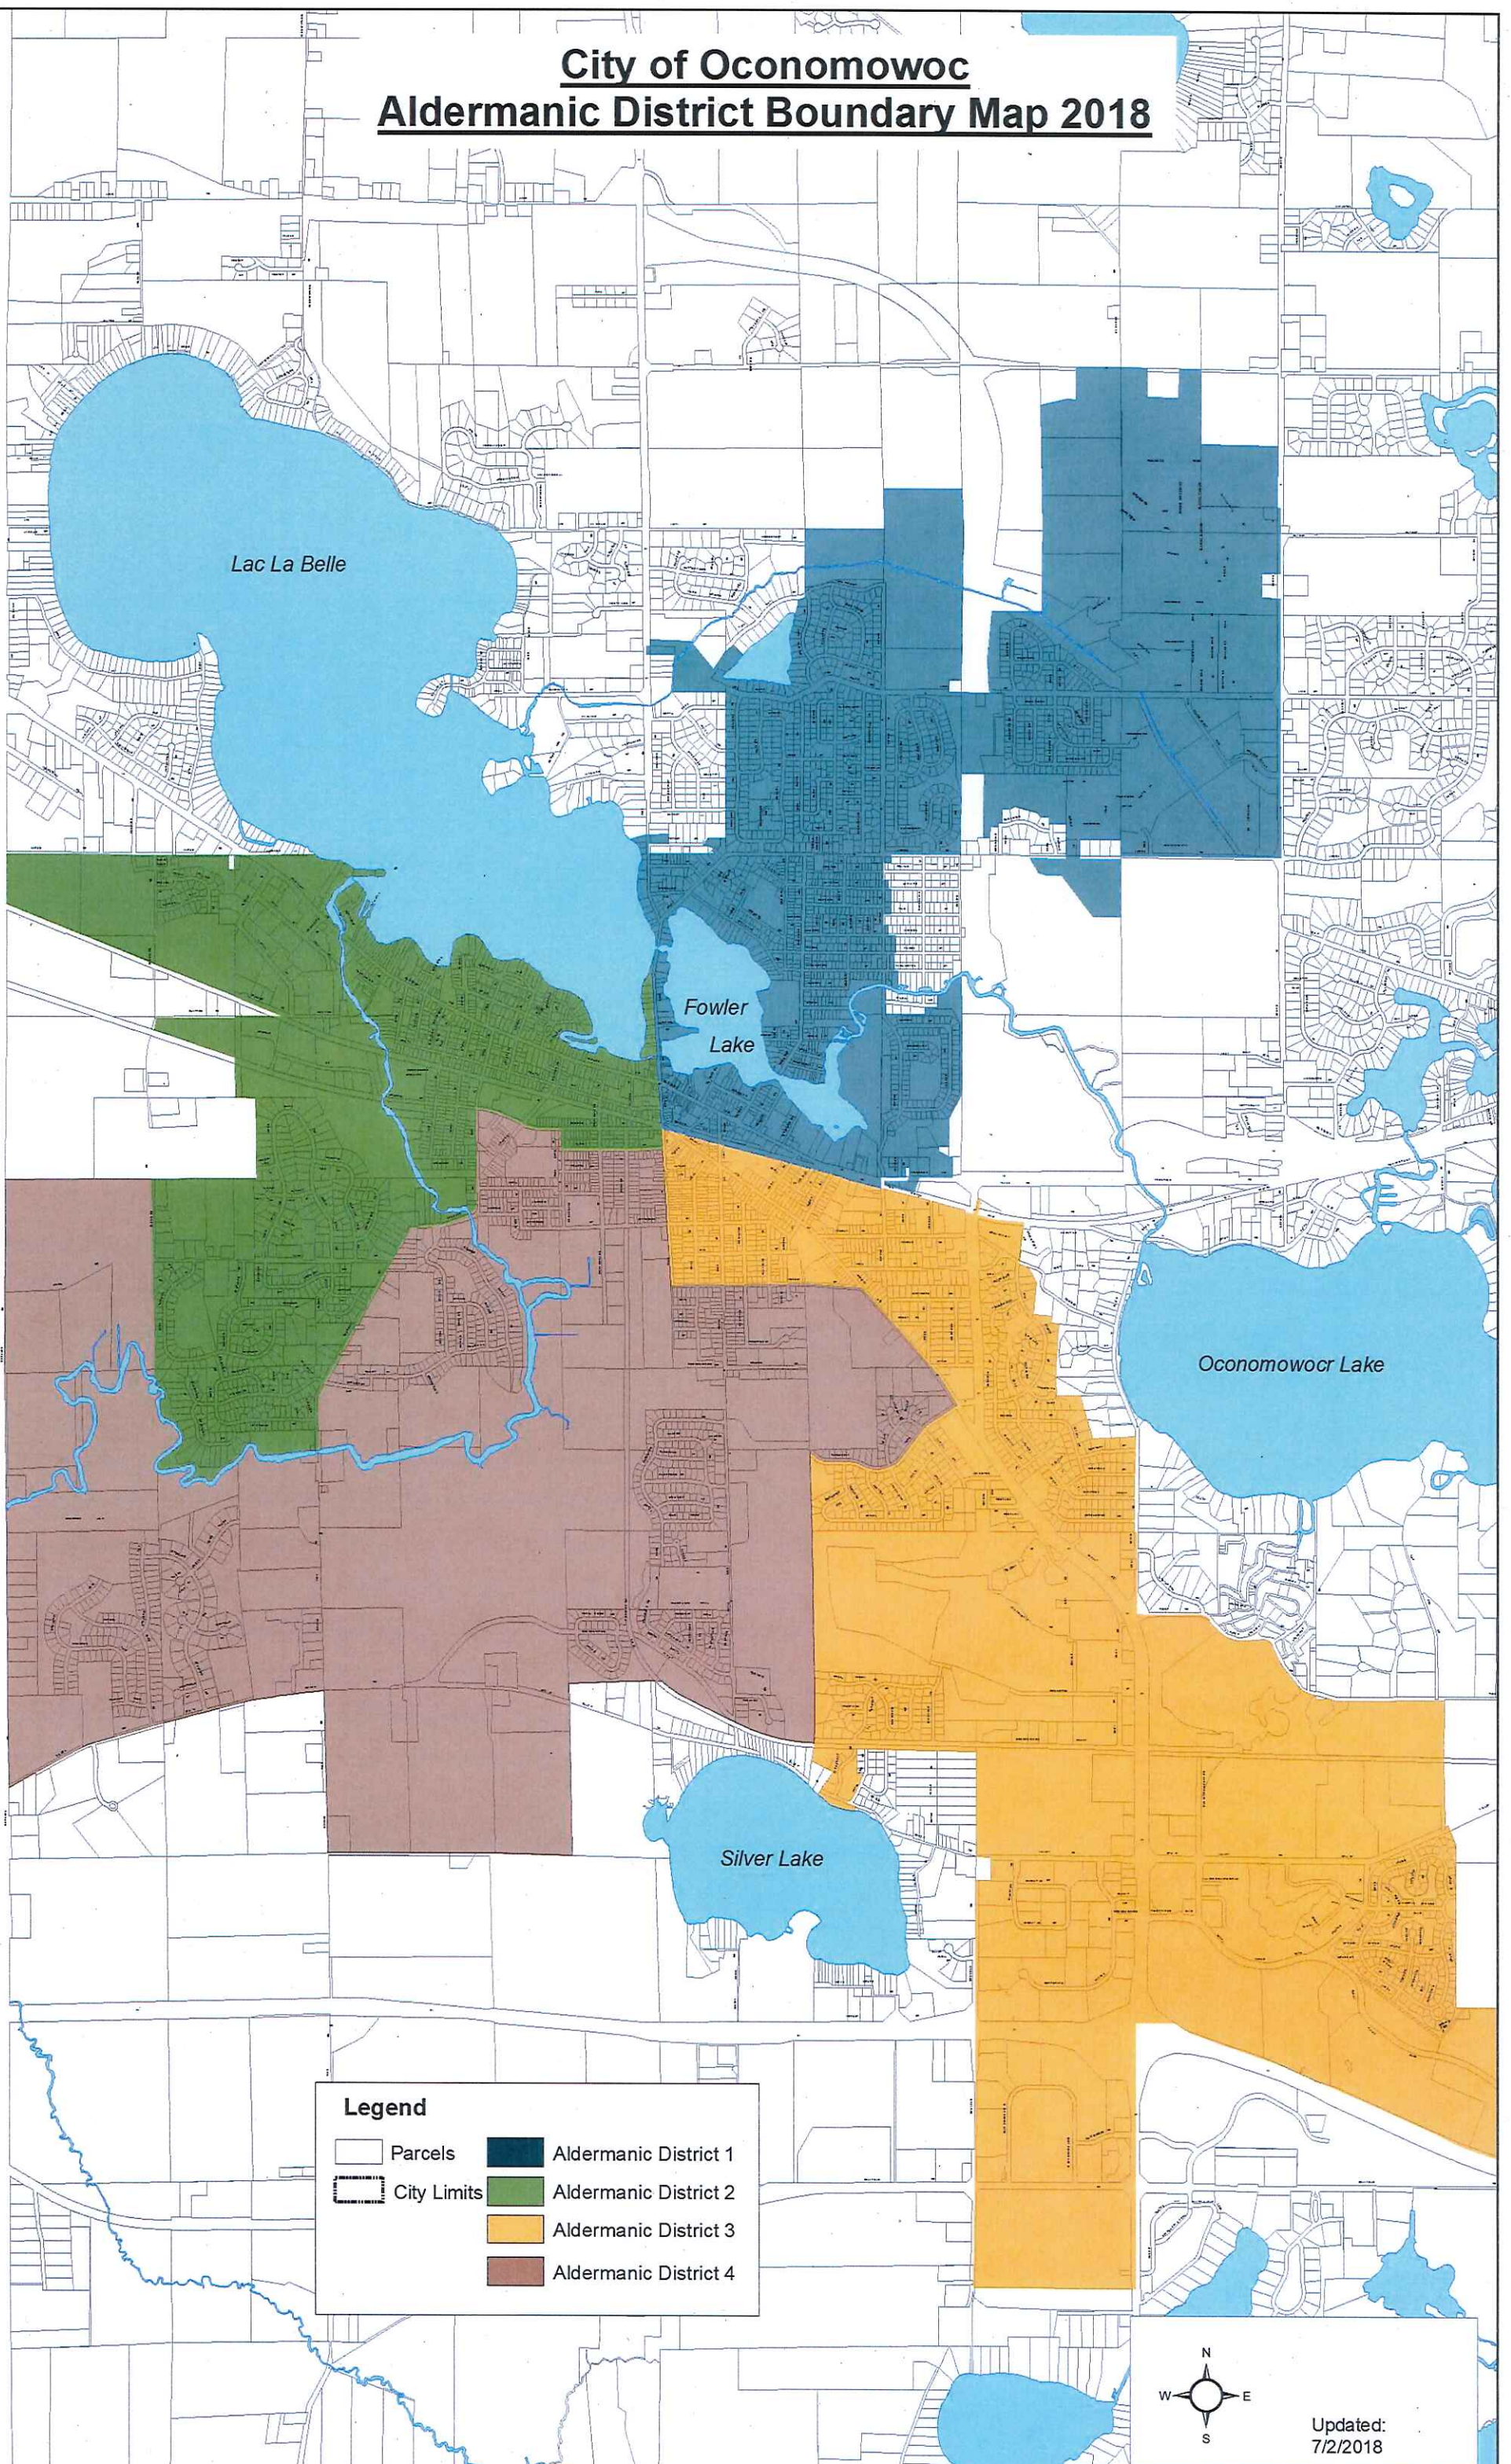

City of Oconomowoc Aldermanic District Boundary Map 2018

Lac La Belle

Fowler Lake

Oconomowoc Lake

Silver Lake

Legend

	Parcels		Aldermanic District 1
	City Limits		Aldermanic District 2
			Aldermanic District 3
			Aldermanic District 4

Updated:
7/2/2018