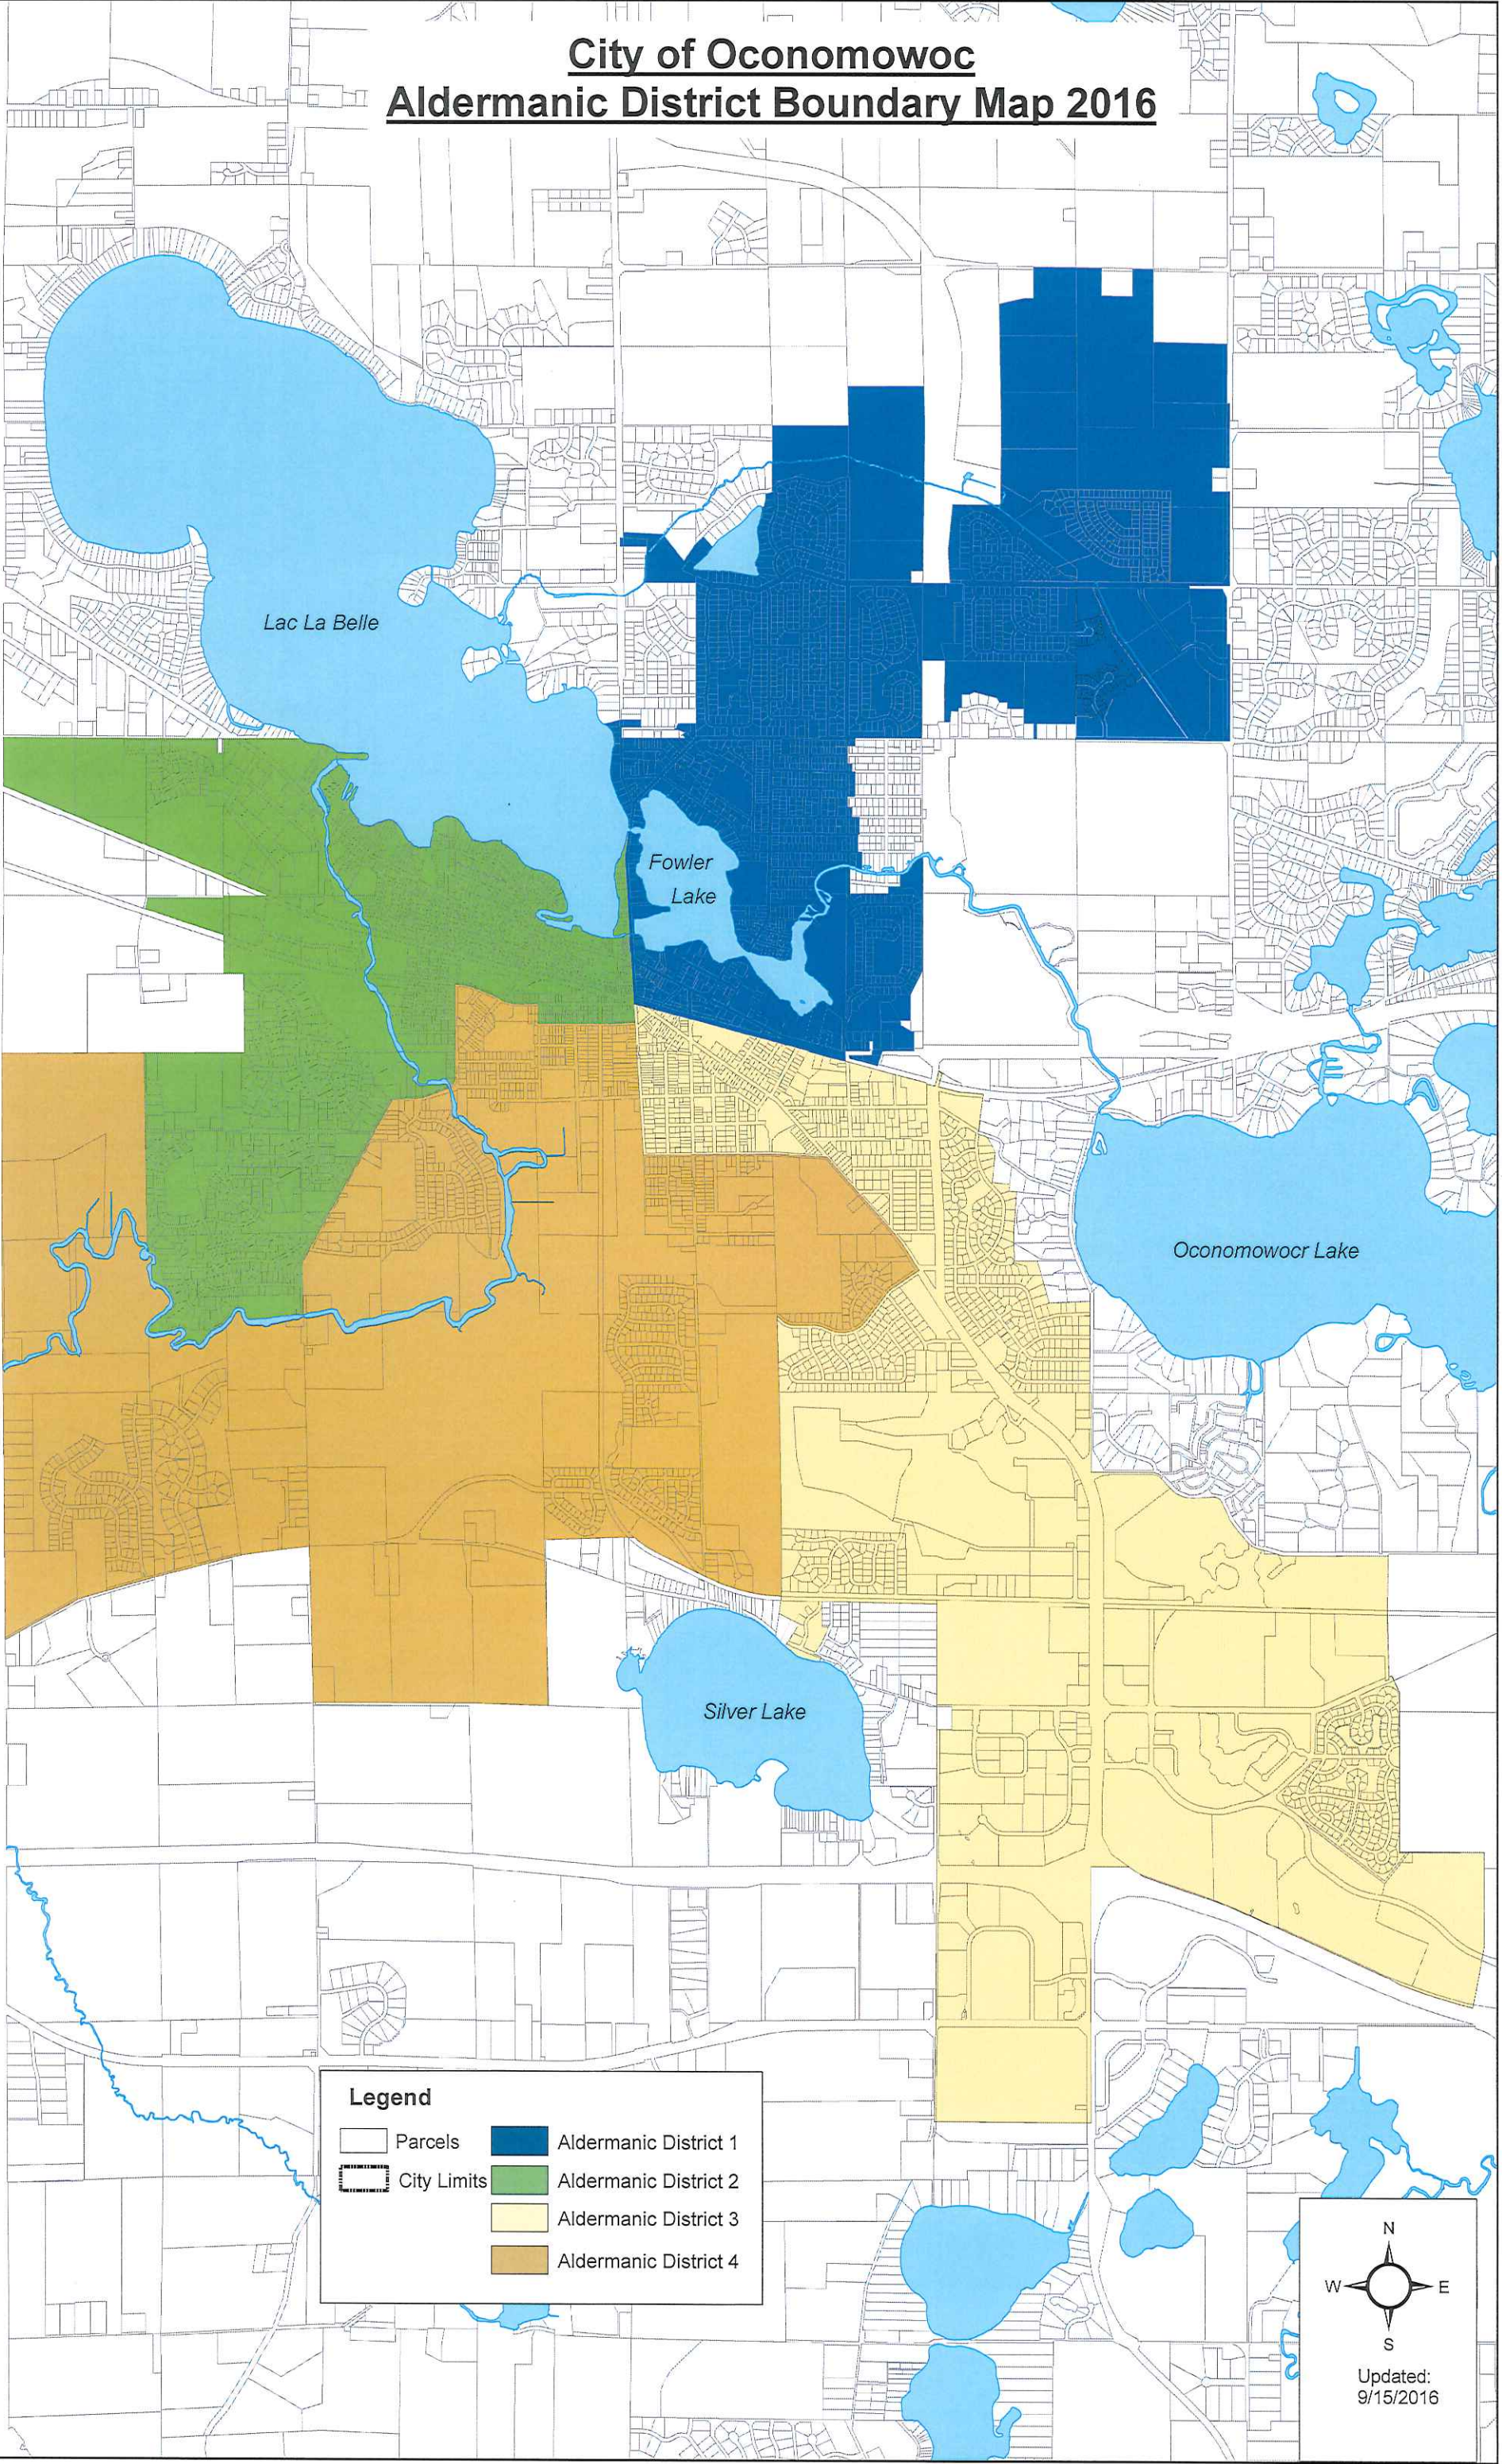

City of Oconomowoc Aldermanic District Boundary Map 2016

Legend

	Parcels		Aldermanic District 1
	City Limits		Aldermanic District 2
			Aldermanic District 3
			Aldermanic District 4

Updated:
9/15/2016